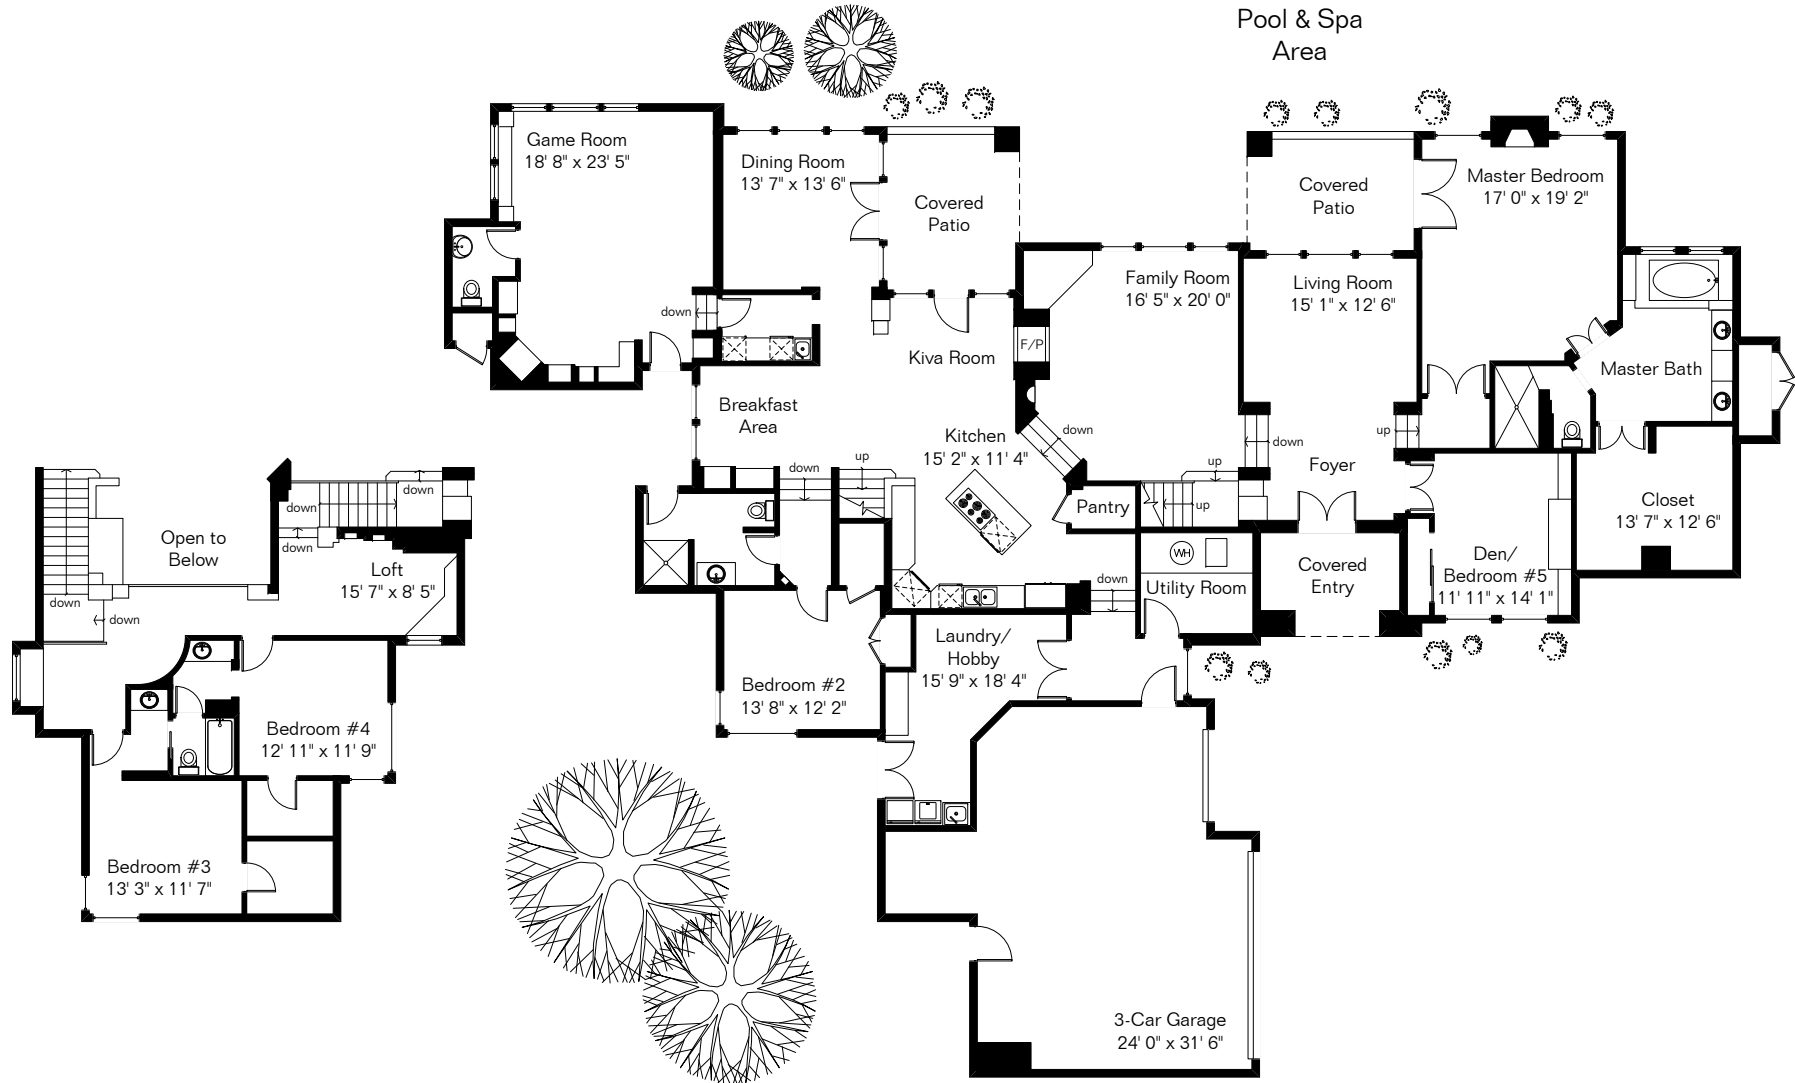

The square footages and room size information are deemed to be reliable but are not guaranteed and should be independently verified.

Living Area 5,125 Sq Ft
Garage 820 Sq Ft

6101 E Finisterra

Site Visit February 2016

Copyright 2018 Floor Plans First! LLC
All Rights Reserved.

www.FloorPlansFirst.com

Toll Free (877) 887-1500
Voice (520) 881-1500
Fax (520) 791-7701